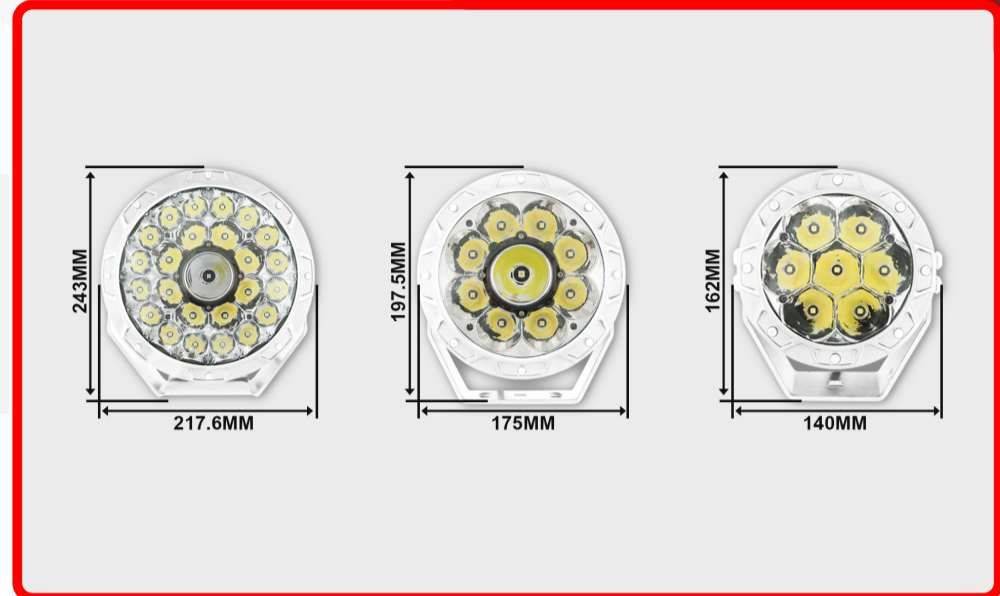

**SKU # MS5LEDWL**

**Part # 1007594**

Description

5.5 inch Marine PRO Grade LED High Power Round Docking or Spreader Spot Light Kit  
80 Watt 8000Lm Pairs Marine Sport Lighting

**Categories** Marine Sport Lighting

**Sub-Categories** Marine Series Spot Lights

**UPC** 810077231128

**Unit of Measure** PR

**Related Skus:**

**Cross Sell Skus:**  
MS7LEDWL,MS9LEDWL

**Condition**  
New

**Manufacturer**  
Marine Sport Lighting

**Reverse Polarity**  
Marine Stern Light

**Operating Voltage**  
9-16VDC

**Current Draw**  
4.5A

**Wattage**  
80-Watts

**Chip Type**  
OSRAM

**IP Rating**  
IP67

**LUX**  
9,600lx

**Est. Labor** 1 Hours

**Gross Weight** 7.13 **Width** 8.19

**Net Weight** 6.75 **Height** 16.50

**DIM Weight** 5.41 **Depth** 5.56

**Kelvin (ColorTemperature)**  
6,500K

**Universal or Vehicle Specific**  
Universal

**Made In**  
CN